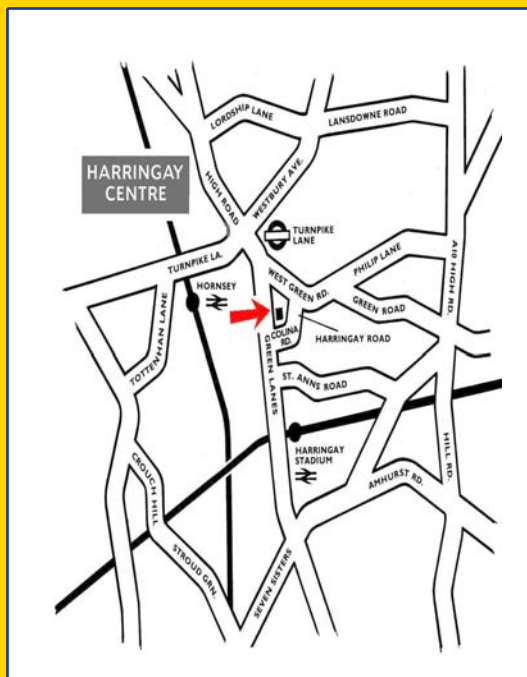

FROM 23rd MARCH 2009

RELOCATION OF

BDC ENFIELD

TO OUR HARRINGAY CENTRE

Due to the expiry of our lease, we are relocating our stock from the Enfield centre and amalgamating it with our Haringgay site to improve stock availability. Our experienced staff are also being relocated. Please find below directions to the Haringgay Centre. Our other centres are located in Croydon, Park Royal, Watford and Beckton - full address details can be found on www.bdc.co.uk

BDC, 590 Green Lanes, London, N8 0RA - Telephone: 0844 811 0204

Take this email into Haringgay Centre to receive **10% off your next order**
*collection only - terms and conditions apply.
We look forward to welcoming you in Haringgay shortly!

DIRECTIONS

A10 signposted Central London, Wood Green.

At Great Cambridge Roundabout take the 2nd exit onto the A10 signposted Central London, Tottenham, Dalston.

At traffic signals turn right onto the A1080 Signposted Hornsey, Wood Green.

At traffic signals turn right onto the A109.

Turn left onto the A1080 signposted Muswell Hill, Hornsey.

At Turkpik Lane Underground Station turn left onto the A105 signposted Finsbury Park, Haringgay.

The Centre is on the left.